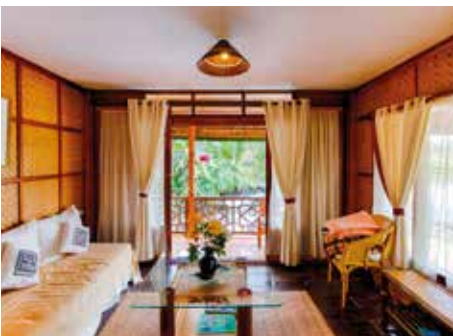

Accommodation : Sinouk Coffee Resort offers 18 guestrooms . All of our rooms are tastefully decorated and are a perfect balance of comfort, elegance and style.

Room Facilities & Amenities :

- Air conditioning
- Heater
- Free WiFi
- Private bathrooms with Hot & Cold Showers
- Complimentary toiletries
- Hair dryer
- Tea and Coffee (Nespresso coffee machine and capsules in Deluxe and Suite rooms)
- Mosquito nets (not in all rooms)
- Individual Balcony or terrace (not in all rooms)
- All rooms are non smoking rooms, it is however allowed to smoke on the balconies.

Guides & Drivers : Your guides and drivers are freely catered and accommodated at our Resort, upon availability.

SINOUK
COFFEE RESORT

Le Chalet 1 - Riverside

Set on the river bank, this Chalet is the first one built in 2010 and makes you feel like home.

1 Suite - (1 Double bed + 2 Sofa Salon)

1 Double bed superior room

1 Twin beds superior room

SINOUK
COFFEE RESORT

Le Chalet 2 - Garden & Coffee Plantation views

Following to the growth of the visitors, this Chalet was built in 2011 with more spacious rooms and provided with air-conditioning.